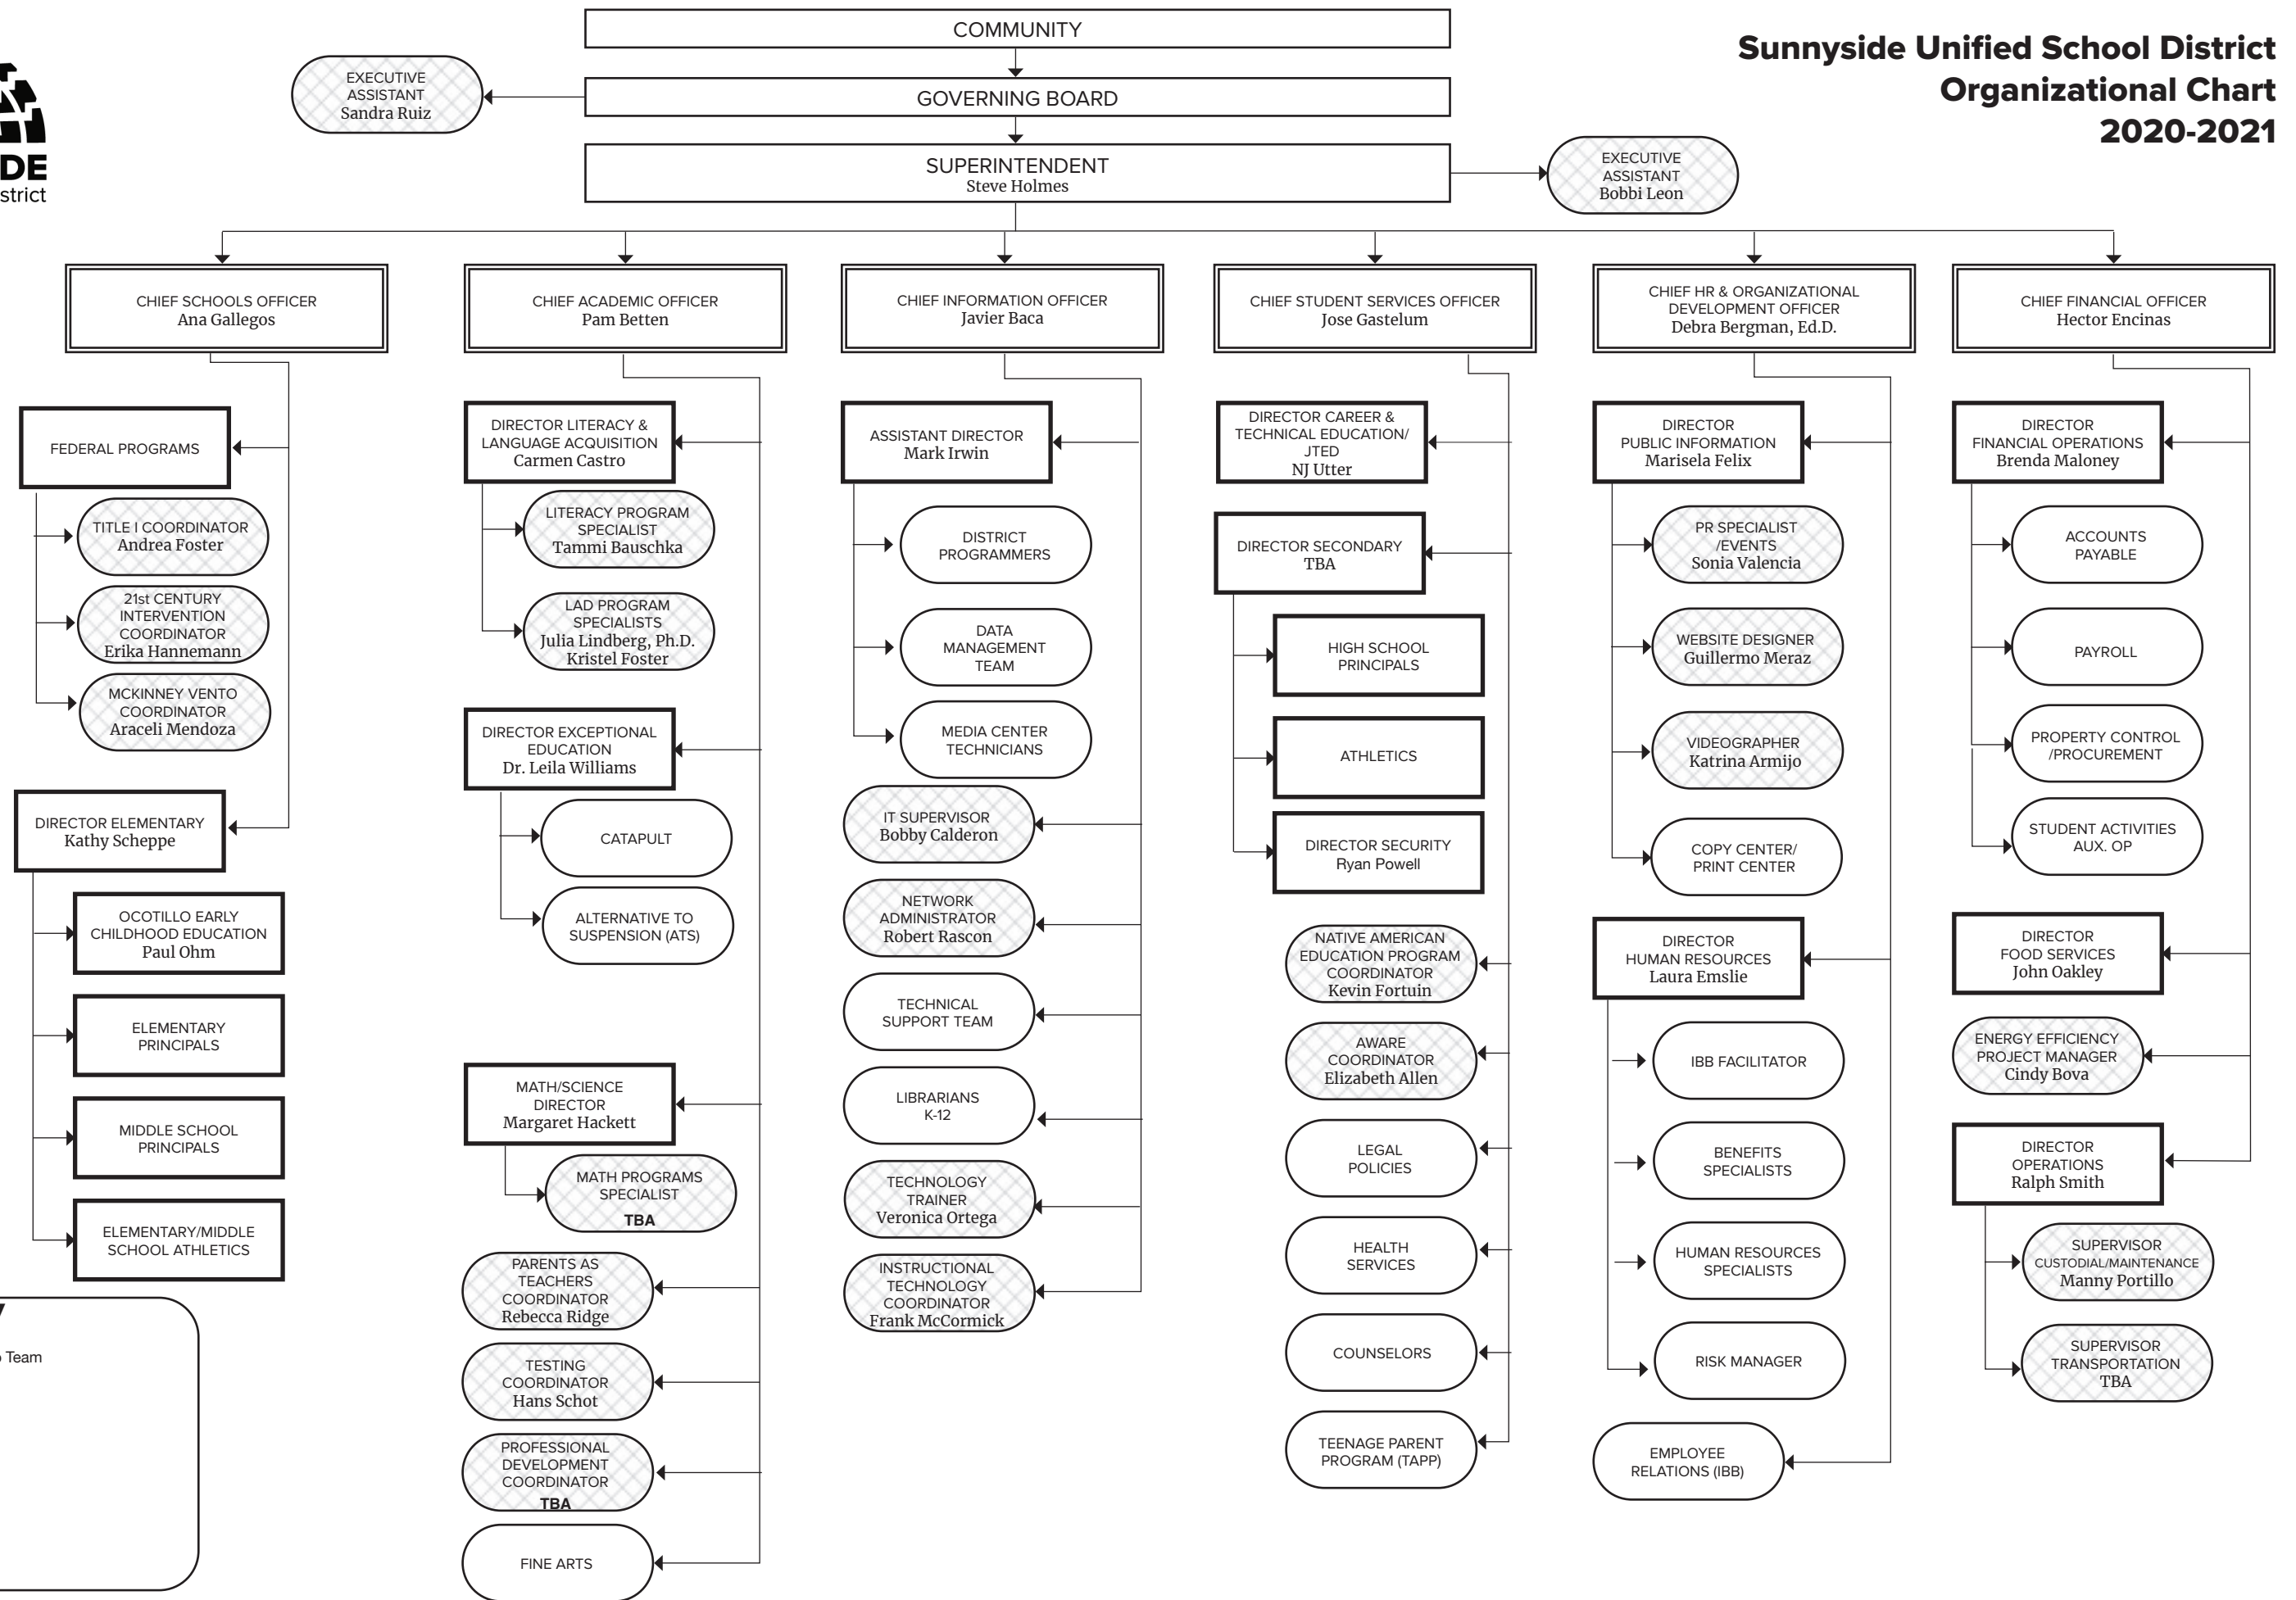

Sunnyside Unified School District Organizational Chart 2020-2021

KEY

- District Leadership Team
- Administrator
- Staff
- Program/Function